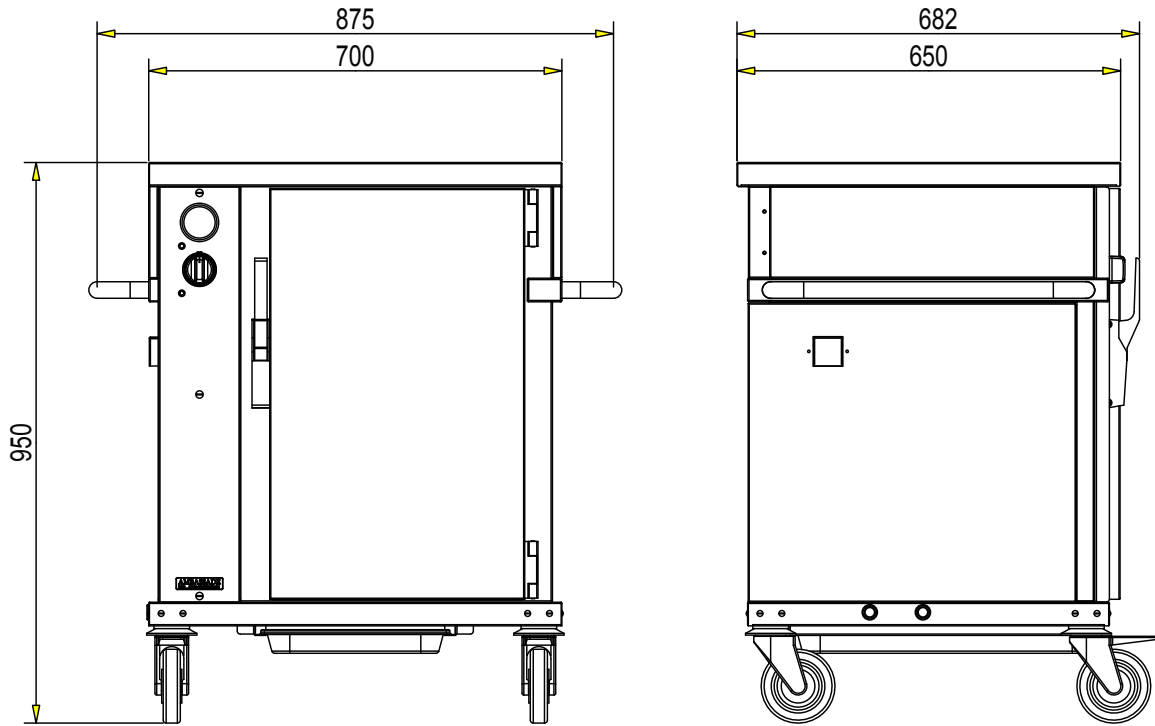

Electric forced convection hot cupboard

CTFE 708 CTE

Electric forced convection hot cupboard
8 X GN 1/1.

CE

- Electric forced convection hot cupboard
- Capacities: 8 X GN 1/1.
- Height between levels: 78 mm
- Thermostat. 50-210°.
- Temperature indicator light on the front.
- Power setting of heating elements: 3500 W.
- Power supply: single-phase 230 V + N + E.
- Supplied with a 16A power cord.
- Condensation collection container.
- Side-opening door.
- Side handles welded on frame.
- 4 castors Ø 125 mm, including two with locking brakes, stainless steel surface.

CTFE 708 CTE

L 900 - P 650 - H 950

AMBASSADE
DE BOURGOGNE

The Chief's Choice

Electric forced convection hot cupboard CTFE 708 CTE

AMBASSADE
DE BOURGOGNE

The Chief's Choice